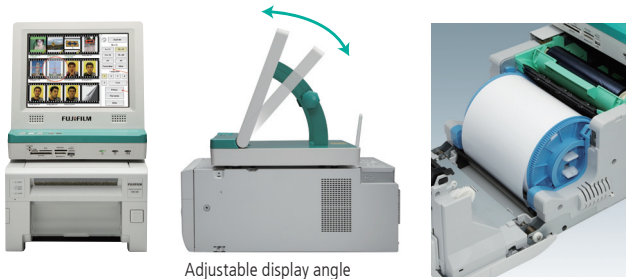

Quick Print Station

Small Initial Investment

All-in-one solution at an affordable price.
The kiosk includes:

- Printer
- Order terminal
- Fujifilm software

Variety of Photo Finishing Formats

Standard, ID and template ready photo formats available. Photo formatting selection is easy for everyone, using the on-screen step-by-step guide.

Compact Size & Easy Maintenance Increase Shop's Efficiency

- This compact system is suitable for any retail environment.
- Easy loading of paper and replacing of ink ribbons in less than 3 minutes.

Adjustable display angle

PC (DPC Portable)	Display	10.4 inch Touch Panel Display (800 x 600 pixel)
	PC Unit	OS: Windows XP Embedded (English)
		CPU: Intel Atom N455 (1.6GHz)
		Memory: DDR3 SO-DIMM (1GB)
		HDD: 160GB (SATA)
	Wireless	Wireless LAN: Option Bluetooth (IEEE 802.15.1) : Option
	Device (LAN port)	Option
	Optical External Device (CD/DVD)	Option (USB Connection)
	Dimensions (W x D x H)	275 x 295 x 70-275 mm/10.8 x 11.6 x 2.8-10.8 inch
	Weight (approx.)	3.5 kg/7.7 lb
	Input media	SD Memory Card, MicroSD Card, Memory Stick, Memory Stick Micro, xD-Picture Card, CompactFlash, USB Flash Memory
	Power Consumption	100-240V AC50/60 Hz
	Interface	USB 2.0 x 4 ports (Type A)
Service & Function	Standard Print	
	ID Photo	
	Frame photo	
	Edit (Crop, Rotate)	
	Image Intelligence™	
Printer (ASK-300)	Dimensions (W x D x H)	275 x 446 x 170 mm/10.8 x 17.6 x 6.7 inch
	Weight (approx.)	Approx. 12 kg/26.4 lb
	Power Consumption	100-240V AC50/60 Hz
	Interface	USB2.0 x 1port (Type B)