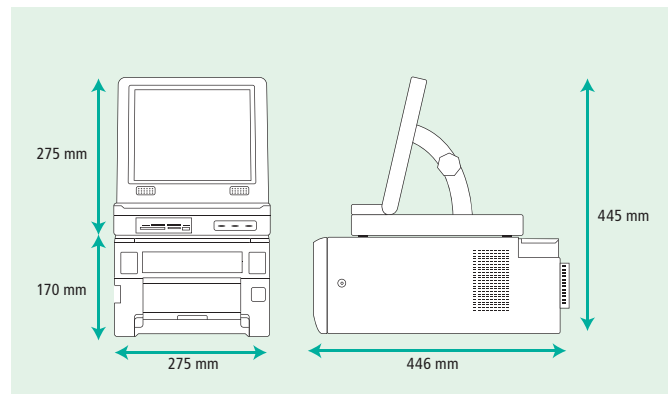

Compact Size & Easy Maintenance Increase Shop's Efficiency

- This compact system is suitable for any retail environment.
- Easy loading of paper and replacing of ink ribbons in less than 3 minutes.

Adjustable display angle

PC (DPC Portable)	Display	10.4 inch Touch Panel Display (800 x 600 pixel)
	PC Unit	OS: Windows XP Embedded (English)
		CPU: Intel Atom N455 (1.6GHz)
		Memory: DDR3 SO-DIMM (1GB)
		HDD: 160GB (SATA)
	Wireless	Wireless LAN: Option Bluetooth (IEEE 802.15.1) : Option
	Device (LAN port)	Option
	Optical External Device (CD/DVD)	Option (USB Connection)
	Dimensions (W x D x H)	275 x 295 x 70-275 mm/10.8 x 11.6 x 2.8-10.8 inch
	Weight (approx.)	3.5 kg/7.7 lb
	Input media	SD Memory Card, MicroSD Card, Memory Stick, Memory Stick Micro, xD-Picture Card, CompactFlash, USB Flash Memory
	Power Consumption	100-240V AC50/60 Hz
	Interface	USB 2.0 x 4 ports (Type A)
Service & Function	Standard Print	
	ID Photo	
	Frame photo	
	Edit (Crop, Rotate)	
	Image Intelligence™	
Printer (ASK-300)	Dimensions (W x D x H)	275 x 446 x 170 mm/10.8 x 17.6 x 6.7 inch
	Weight (approx.)	Approx. 12 kg/26.4 lb
	Power Consumption	100-240V AC50/60 Hz
	Interface	USB2.0 x 1port (Type B)